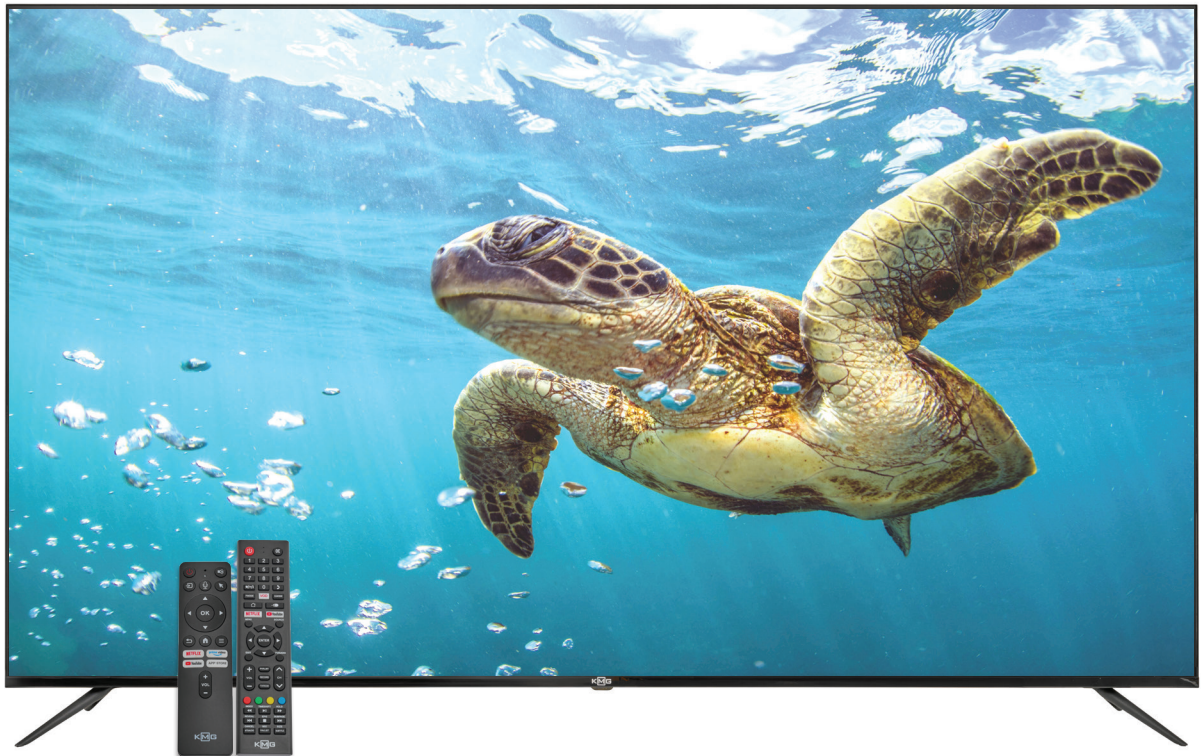

KMG-E75F3B

EAN Code: 7290109409979

מפרט טכני

גודל מסך 75"
מידות ללא מעמד: 166.7x95.6x8.3 ס"מ
מסגרת שחורה JET BLACK
רגלי מתכת

טכנולוגיית צפייה

מסך QLED יוקרתי מהדור האחרון
רזולוציית תצוגה 4K Ultra HD 3840x2160
מערכת הפעלה חכמה Android 12
מעבד תמונה מהדור האחרון A55x4 - CPU ARM cortex
זיכרון 8 FLASH גיגה - להקלטת תוכניות והורדת אפליקציות
זיכרון מעבד 1.5 גיגה - לעיבוד תמונה מהיר במיוחד

סאונד

2 רמקולים בעוצמה 10W כל אחד
טכנולוגיית Sound Invisible: רמקולים מסוים במסך

קישוריות

2 כניסות USB
3 כניסות HDMI
חיבור WiFi אלחוטי
חיבור Bluetooth
כניסת Ethernet

אביזרים נלווים

שלט טלוויזיה רגיל
שלט חכם Air Mouse
מעמד טלוויזיה